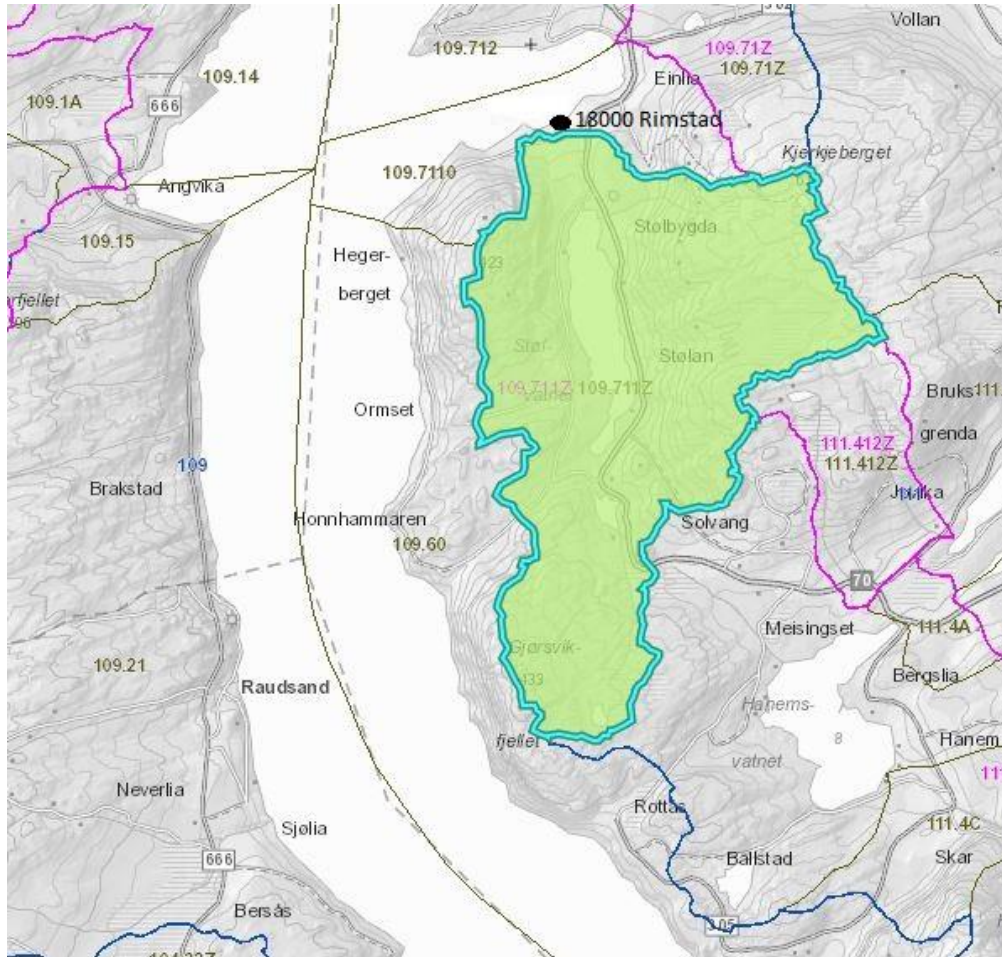

Declaration 18000 Rimstad  
Map Norway

# Declaration 18000 Rimstad Map Tingvoll Municipality

18000 Rimstad

# Declaration 18000 Rimstad Map water catchment area

Declaration 18000 Rimstad  
Map water inlet and barrier for  
anadromous fish

Part of river  
Rimstadelva  
where  
anadromous fish  
can reach

Closed waterpipes from water  
source to 18000 Rimstad

Declaration 18000 Rimstad  
Map site