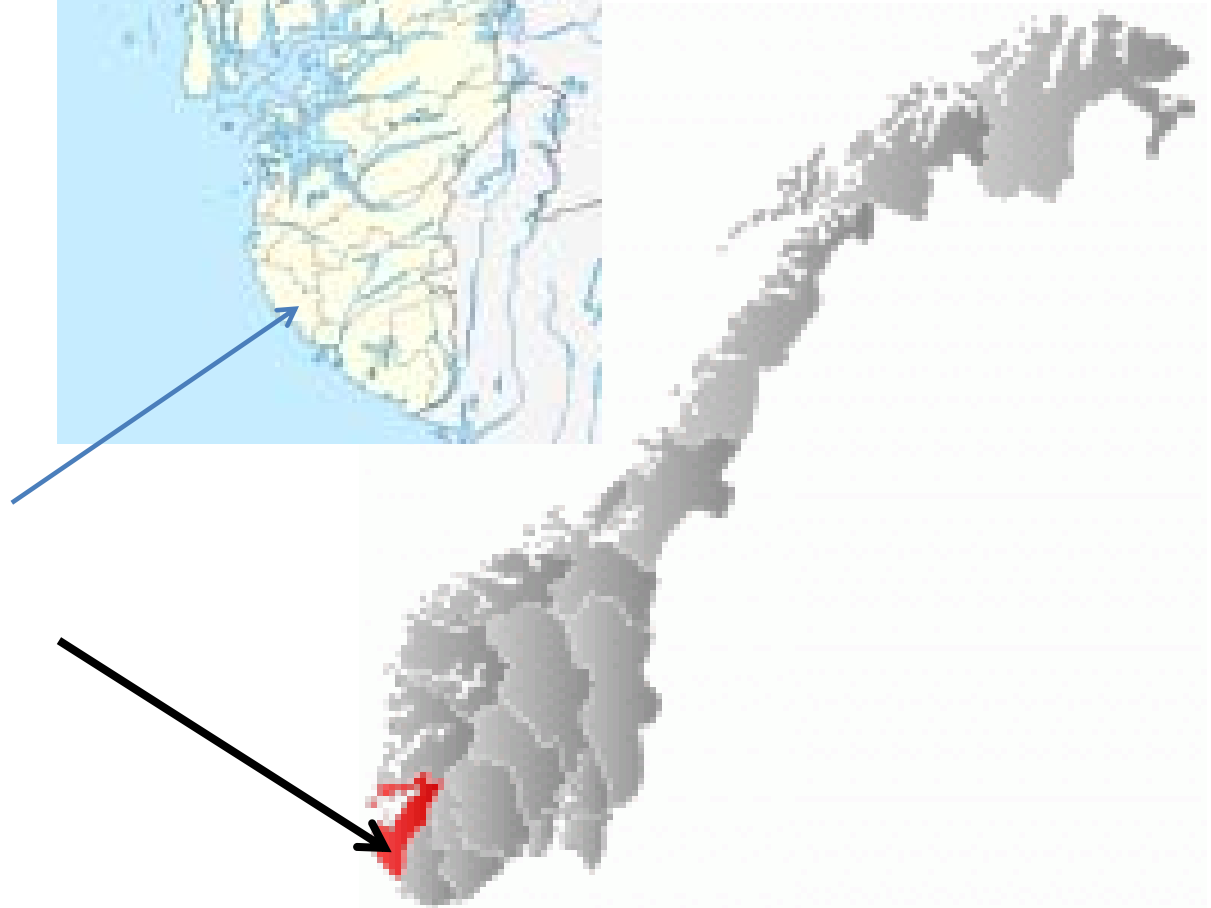

County Rogaland

County Rogaland,
located on
the west coast of
Norway

Municipalities in Rogaland

Tallaksholmen and nearby sea sites

Suggestion of a new ISA free compartment at sea.

The seasite
Tollaksholmen

The closest seasite
Lauplandsholmen 10,46 km/5,65
NM

Coordinates Seasite
Tollaksholmen:
N 59.15.129
E 5.23.428

Nearby ISA free compartment on land

Suggested new ISA free compartment at sea

Risholmen: N59.26535
E5.37358

Lamholmen
N59.262 E41175

Lavøy: N59.25201
E5.36655

Boknahovd: N59.24674
E5.38952