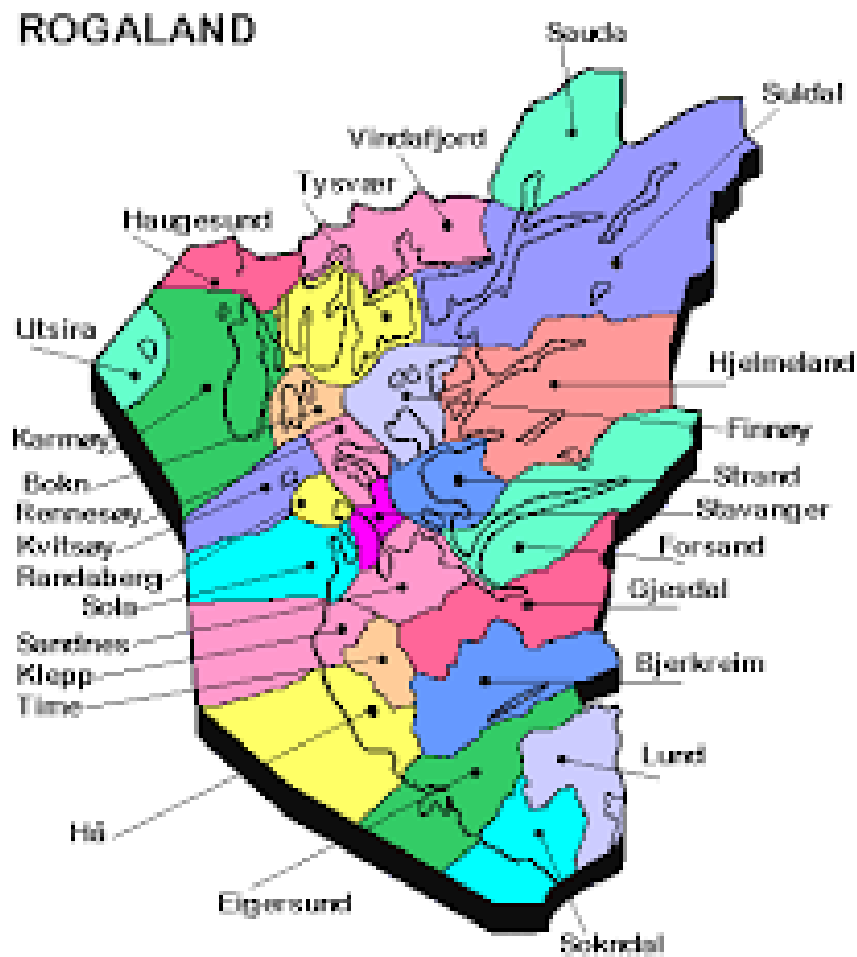

County Rogaland

County Rogaland,
located on
the west coast of
Norway

Municipalities in Rogaland

Tallaksholmen and nearby sea sites

Suggestion of a new ISA free compartment at sea.

The seasite
Tollaksholmen

The closest seasite
Lauplandsholmen 10,46 km/5,65
NM

Coordinates Seasite
Tollaksholmen:
N 59.15.129
E 5.23.428

Nearby ISA free compartment on land

Suggested new ISA free compartment at sea

Risholmen: N59.26535
E5.37358

Lamholmen
N59.262 E41175

Lavøy: N59.25201
E5.36655

Boknahovd: N59.24674
E5.38952