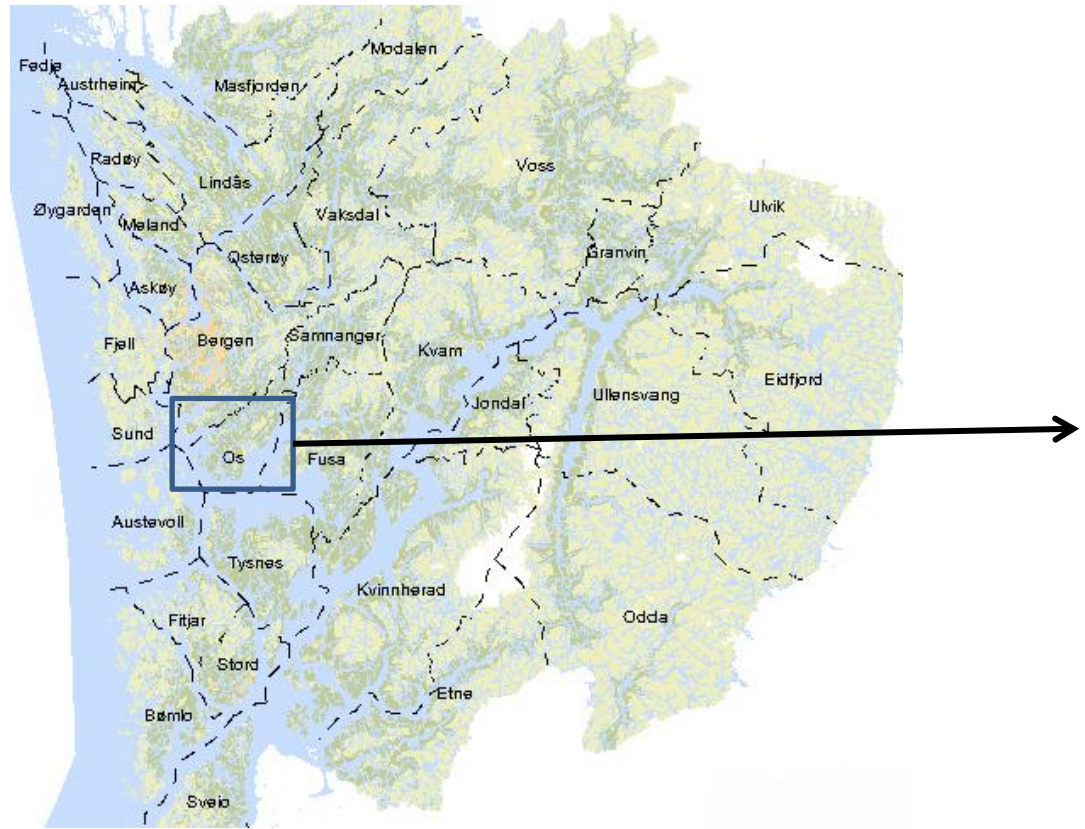

Map for ISA-free compartment SalmoBreed as, site Loenningdal 14556
Os Municipality, County Hordaland, Norway

County Hordaland,
located on
the west coast of
Norway

Map for ISA-free compartment *Salmo*Breed, site Loenningdal 14556, Os Municipality, County Hordaland, Norway

County Hordaland:

Os Municipality:

Loenningdal – inland area

Map for ISA-free compartment SalmoBreed, site Loenningdal 14556
Os Municipality, County Hordaland, Norway
Overview Aquaculture industry in the area:

Os Municipality:

Loenningdal 14556 – inland area

Loenningdal 12141- cleaning fish- lumpsucker

Salmon sea sites controlled by as Bolaks

Map for ISA-free compartment SalmoBreed,
site Loenningdal 14556
Os Municipality, County Hordaland, Norway