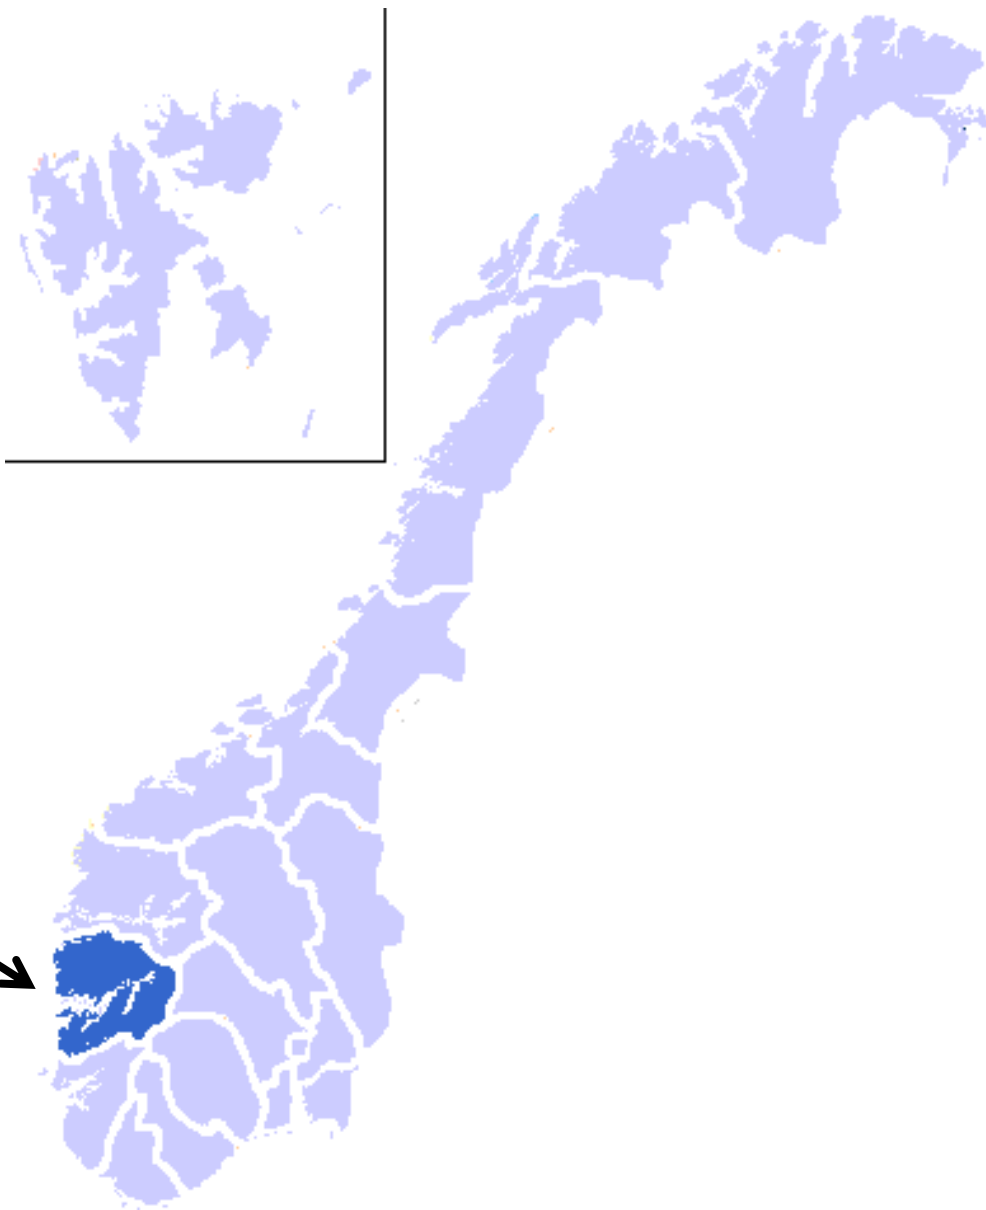

Map for ISA-free compartment SalmoBreed as, site Loenningdal 14556
Os Municipality, County Hordaland, Norway

County Hordaland,
located on
the west coast of
Norway

Map for ISA-free compartment *Salmo*Breed, site Loenningdal 14556, Os Municipality, County Hordaland, Norway

County Hordaland:

Os Municipality:

Loenningdal – inland area

Map for ISA-free compartment SalmoBreed, site Loenningdal 14556
Os Municipality, County Hordaland, Norway
Overview Aquaculture industry in the area:

Os Municipality:

Loenningdal 14556 – inland area

Loenningdal 12141- cleaning fish- lumpsucker

Salmon sea sites controlled by as Bolaks

Map for ISA-free compartment SalmoBreed,
site Loenningdal 14556
Os Municipality, County Hordaland, Norway

Fresh water site Loenningdal 14556 - salmon

Areas separated by fences
Separated sea water intakes, separated
disinfection stations

Sea water site Loenningdal 12141 –
lumpsucker