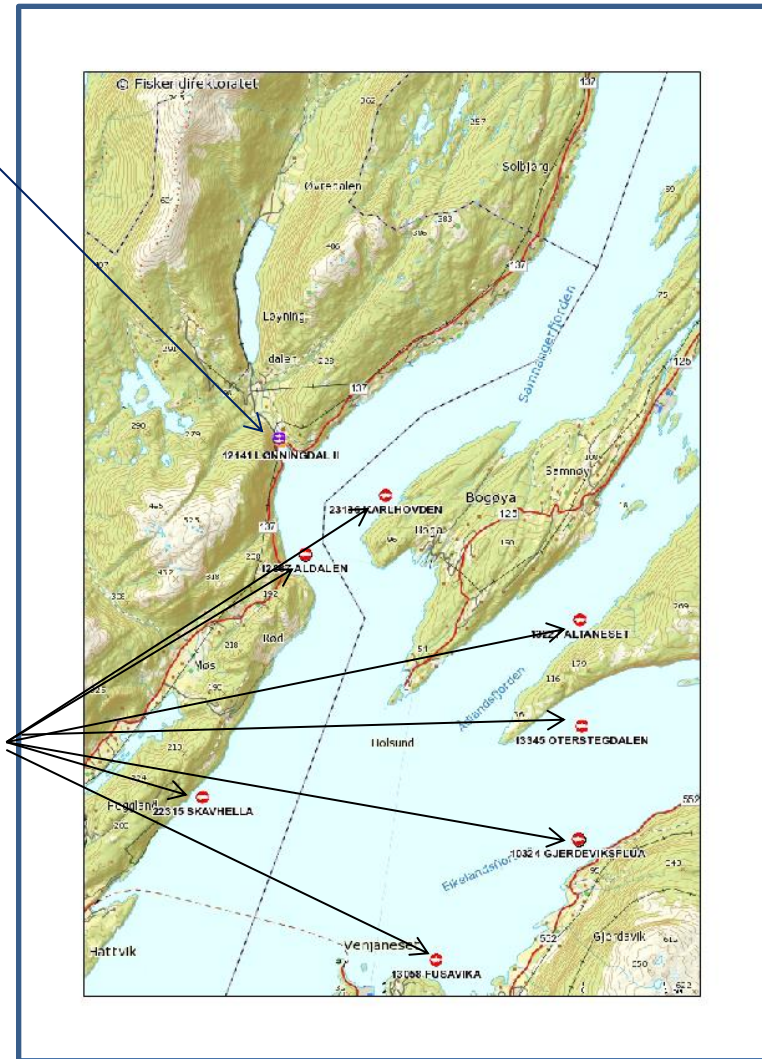

Map for ISA-free compartment SalmoBreed as, site Loenningdal 14556
Os Municipality, County Hordaland, Norway

County Hordaland,
located on
the west coast of
Norway

Map for ISA-free compartment *Salmo*Breed, site Loenningdal 14556, Os Municipality, County Hordaland, Norway

County Hordaland:

Os Municipality:

Loenningdal – inland area

Map for ISA-free compartment SalmoBreed, site Loenningdal 14556
Os Municipality, County Hordaland, Norway
Overview Aquaculture industry in the area:

Os Municipality:

Loenningdal 14556 – inland area

Loenningdal 12141- cleaning fish- lumpsucker

Salmon sea sites controlled by as Bolaks

Map for ISA-free compartment SalmoBreed,
site Loenningdal 14556
Os Municipality, County Hordaland, Norway