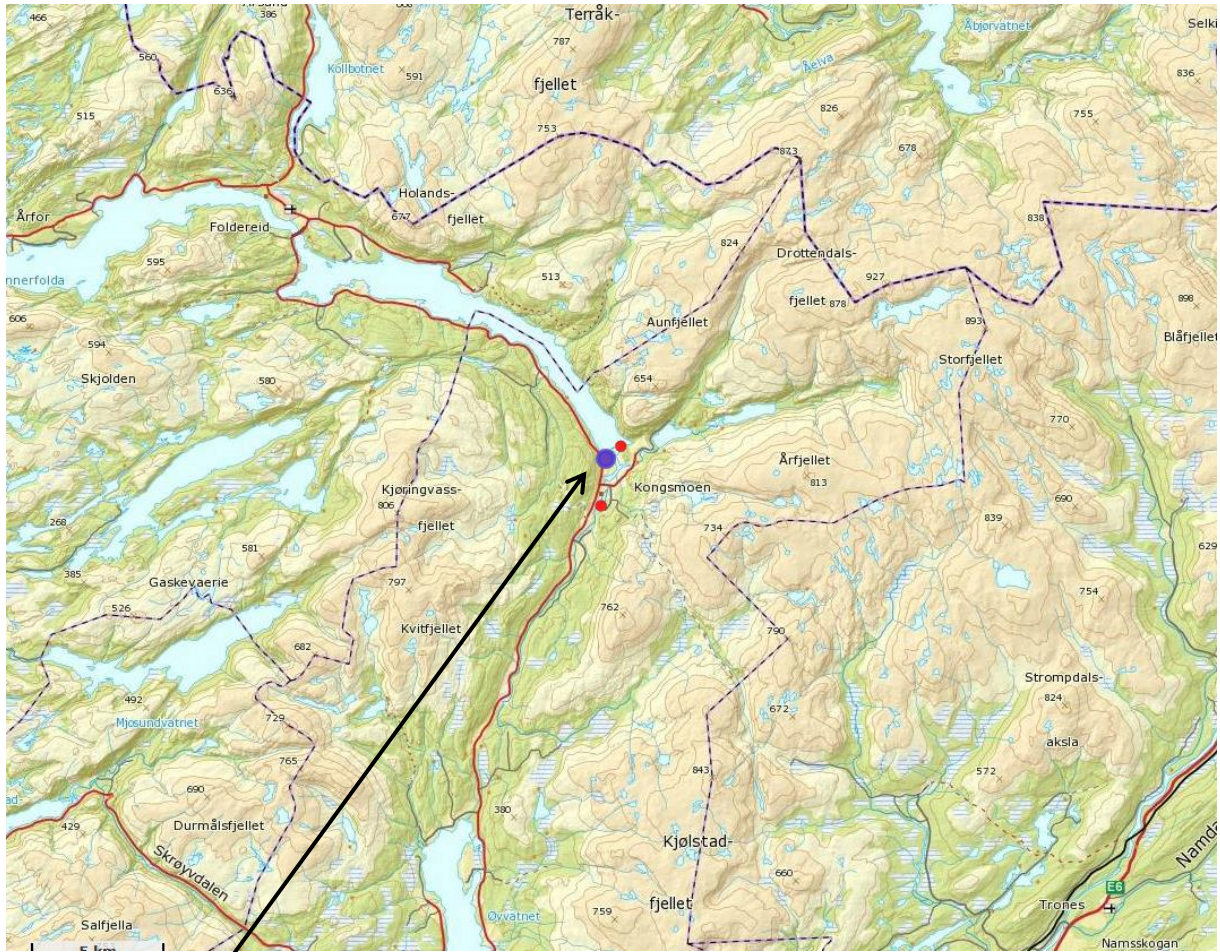

Declaration

10265 Kongsmoelva

Map Norway

10265 Kongsmoelva

**Declaration
10265 Kongsmoelva
Map Nord - Trøndelag County**

10265 Kongsmoelva
N: 64° 53.047'
E: 12° 26.169'

Declaration
10265 Kongsmoelva
Map Høylandet Municipality

10265 Kongsmoelva

Circled in yellow in the map shows catchment of water for water source for 10265 Kongsmoelva

**Declaration
10265 Kongsmoelva
Map Aunvatn in Høylandet
Municipality**

Declaration
10265 Kongsmoelva
Map Høylandet
Municipality