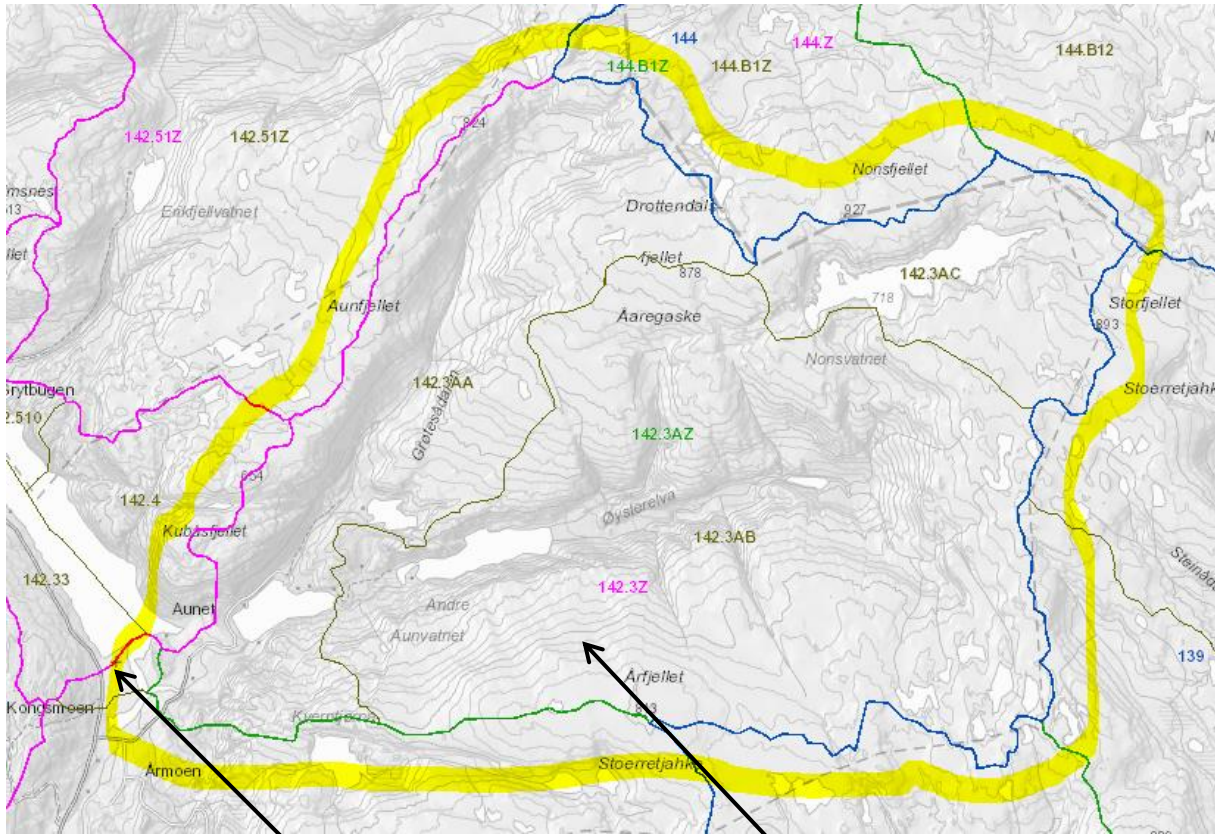

Declaration

10265 Kongsmoelva

Map Norway

10265 Kongsmoelva

**Declaration
10265 Kongsmoelva
Map Nord - Trøndelag County**

10265 Kongsmoelva
N: 64° 53.047'
E: 12° 26.169'

Declaration
10265 Kongsmoelva
Map Høylandet Municipality

10265 Kongsmoelva

Circled in yellow in the map shows catchment of water for water source for 10265 Kongsmoelva

**Declaration
10265 Kongsmoelva
Map Aunvatn in Høylandet
Municipality**

Declaration
10265 Kongsmoelva
Map Høylandet
Municipality