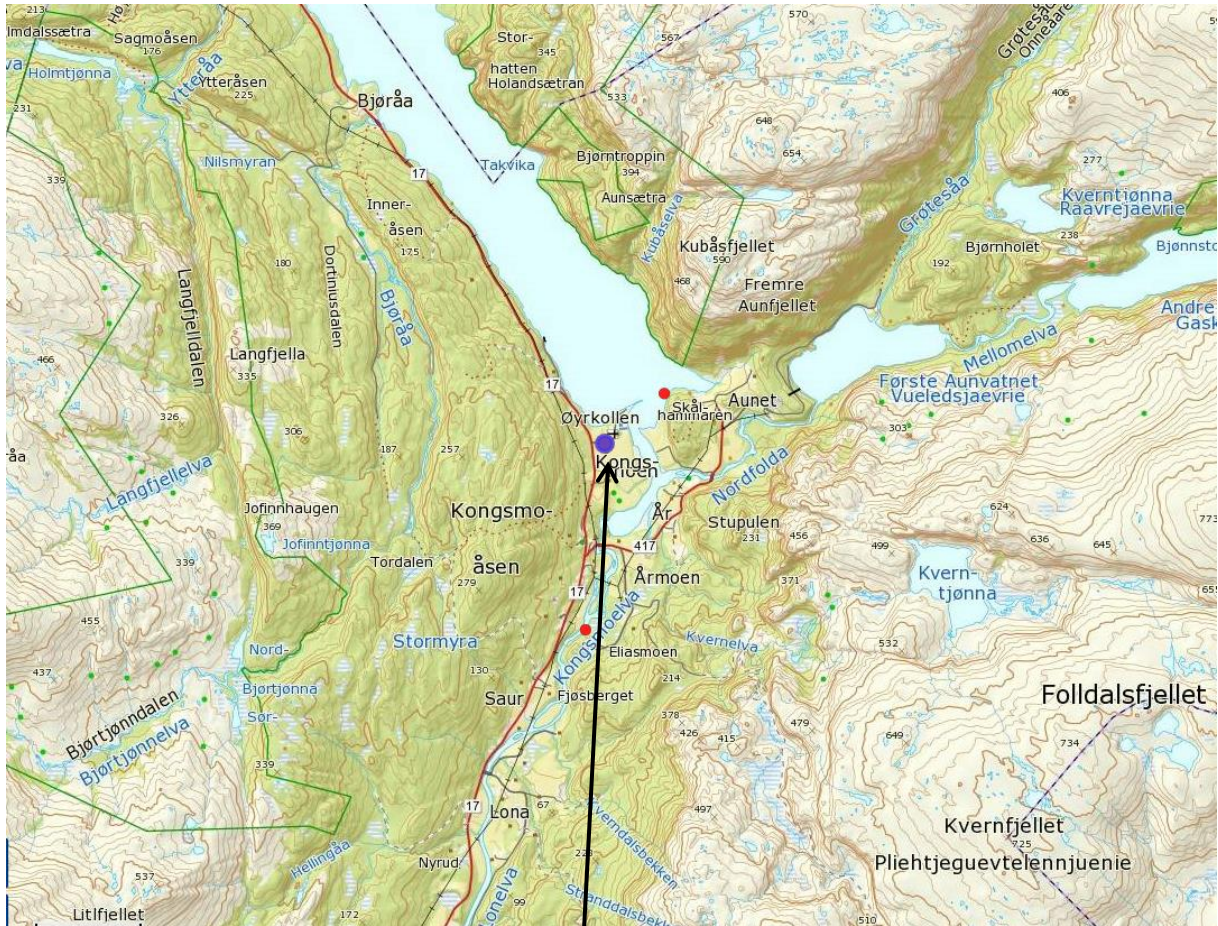

Declaration

10265 Kongsmoelva

Map Norway

10265 Kongsmoelva

**Declaration
10265 Kongsmoelva
Map Nord - Trøndelag County**

10265 Kongsmoelva
N: 64° 53.047'
E: 12° 26.169'

Declaration
10265 Kongsmoelva
Map Høylandet Municipality

10265 Kongsmoelva

Circled in yellow in the map shows catchment of water for water source for 10265 Kongsmoelva

**Declaration
10265 Kongsmoelva
Map Aunvatn in Høylandet
Municipality**

Declaration
10265 Kongsmoelva
Map Høylandet
Municipality