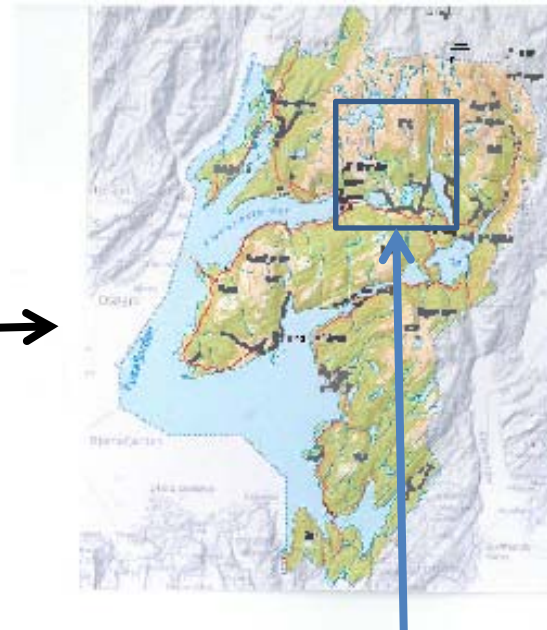

Map for ISA-free compartment Skogseidvassdraget
Fusa Municipality, County Hordaland, Norway

County Hordaland,
located on
the west coast of
Norway

Map for ISA-free compartment
Skogseidvassdraget
Fusa Municipality, County Hordaland, Norway

County Hordaland:

Fusa Municipality:

Skogseidvassdraget

Hatcheries and farms situated in Skogseidvassdraget

Bolstad Bruk as
Utlebøen No 10145
Hatchery and cages, same farm

Tveitnes Fiskeoppdrett as
Site Berlandstveit no 10146
Cages only

Sævareid Fiskeanlegg as
Site Sævareid 10141
Hatchery and tanks

Målestokk: 1:17 757

Map: Segment Sævareid in Fusa community, Hordaland

The ISA free segment is marked with green colour and include REGINE units 053A; 053B.C21; 053.C2A; 053.C22; 053.C2B; 053.C2C; 053D; 053.C1 and some areas from unit 053.71 that not include sea water. The segment does not include sea water areas. There are fish farming in the fresh water basin.