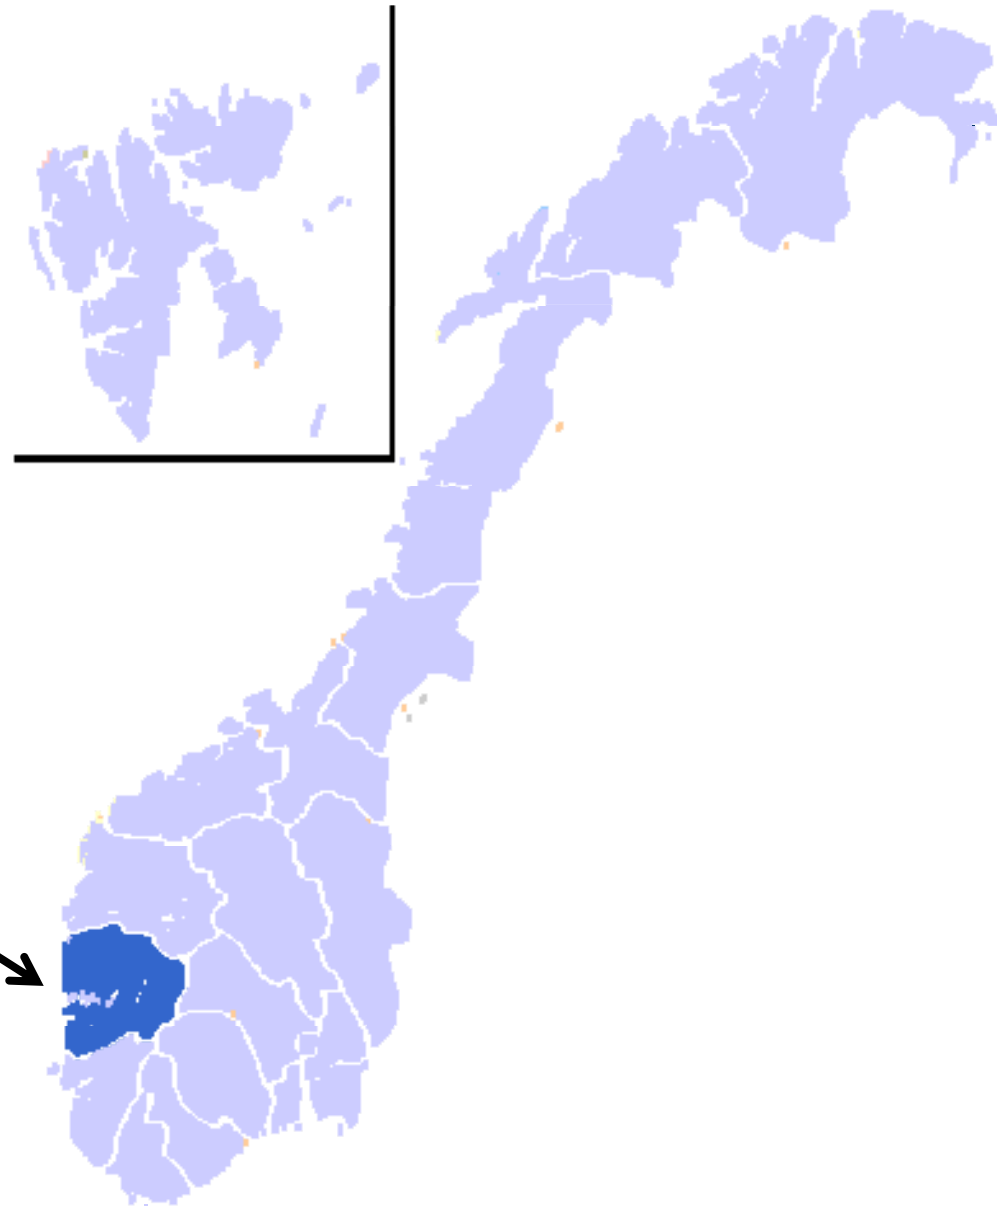

Map for ISA-free compartment Skogseidvassdraget
Fusa Municipality, County Hordaland, Norway

County Hordaland,
located on
the west coast of
Norway

Map for ISA-free compartment
Skogseidvassdraget
Fusa Municipality, County Hordaland, Norway

County Hordaland:

Fusa Municipality:

Skogseidvassdraget

Hatcheries and farms situated in Skogseidvassdraget

Bolstad Bruk as
Utlebøen No 10145
Hatchery and cages, same farm

Tveitnes Fiskeoppdrett as
Site Berlandstveit no 10146
Cages only

Sævareid Fiskeanlegg as
Site Sævareid 10141
Hatchery and tanks

Målestokk: 1:17 757

Map: Segment Sævareid in Fusa community, Hordaland

The ISA free segment is marked with green colour and include REGINE units 053A; 053B.C21; 053.C2A; 053.C22; 053.C2B; 053.C2C; 053D; 053.C1 and some areas from unit 053.71 that not include sea water. The segment does not include sea water areas. There are fish farming in the fresh water basin.