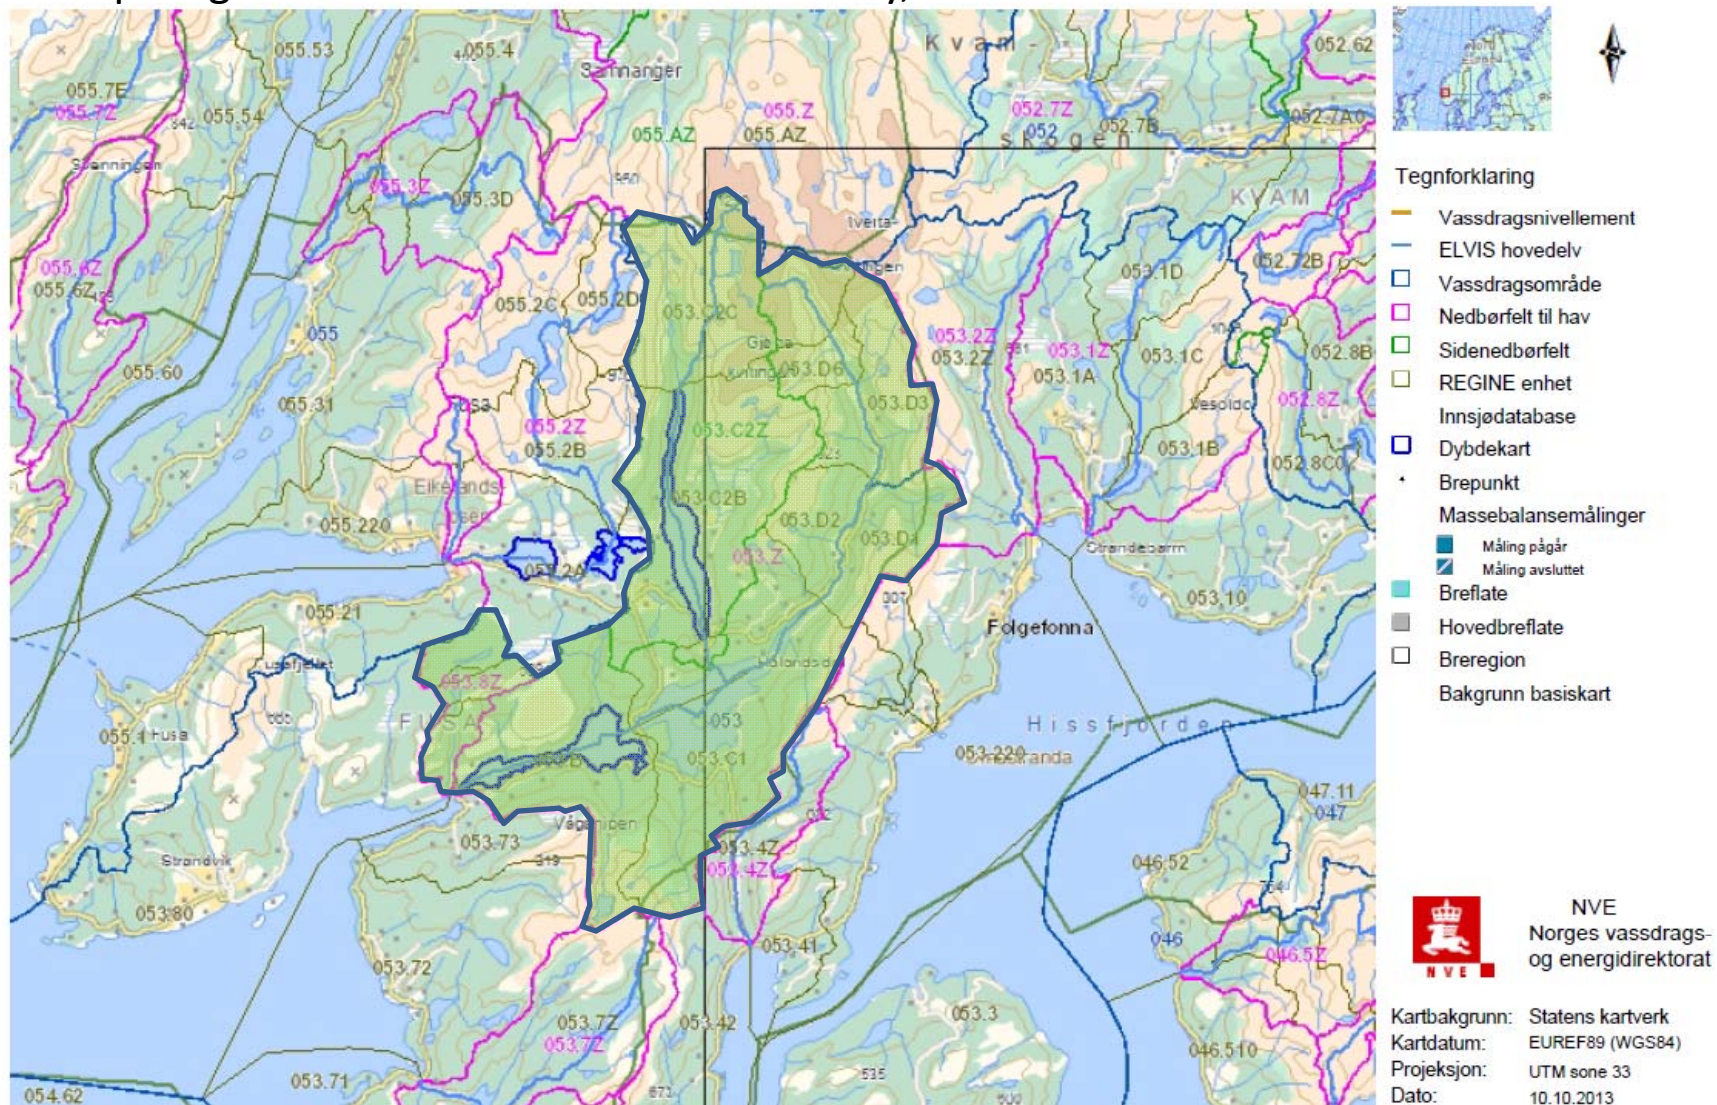

Map for ISA-free compartment Skogseidvassdraget
Fusa Municipality, County Hordaland, Norway

County Hordaland,
located on
the west coast of
Norway

Map for ISA-free compartment
Skogseidvassdraget
Fusa Municipality, County Hordaland, Norway

County Hordaland:

Fusa Municipality:

Skogseidvassdraget

Hatcheries and farms situated in Skogseidvassdraget

Bolstad Bruk as
Utlebøen No 10145
Hatchery and cages, same farm

Tveitnes Fiskeoppdrett as
Site Berlandstveit no 10146
Cages only

Sævareid Fiskeanlegg as
Site Sævareid 10141
Hatchery and tanks

Målestokk: 1:17 757

Map: Segment Sævareid in Fusa community, Hordaland

The ISA free segment is marked with green colour and include REGINE units 053A; 053B.C21; 053.C2A; 053.C22; 053.C2B; 053.C2C; 053D; 053.C1 and some areas from unit 053.71 that not include sea water. The segment does not include sea water areas. There are fish farming in the fresh water basin.