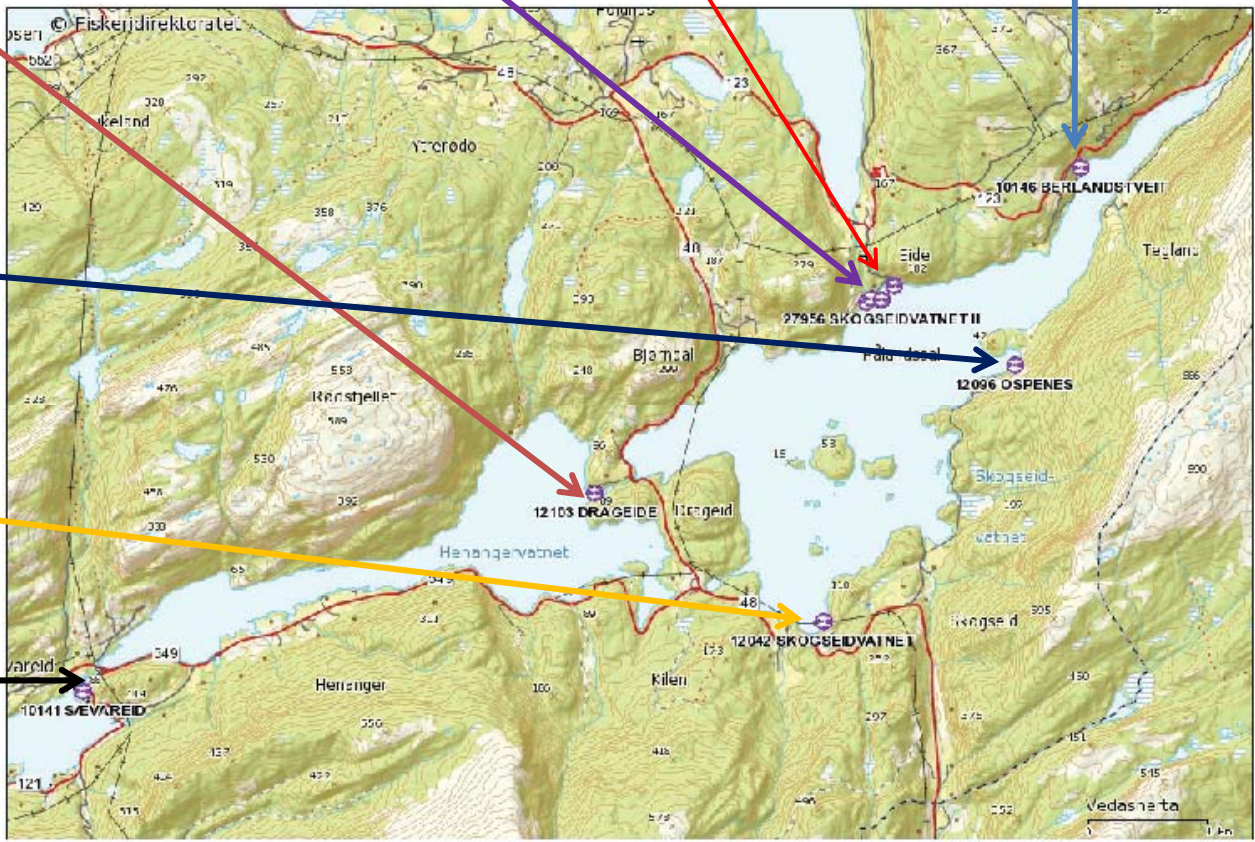

Map for ISA-free compartment Skogseidvassdraget
Fusa Municipality, County Hordaland, Norway

County Hordaland,
located on
the west coast of
Norway

Map for ISA-free compartment
Skogseidvassdraget
Fusa Municipality, County Hordaland, Norway

County Hordaland:

Fusa Municipality:

Skogseidvassdraget

Hatcheries and farms situated in Skogseidvassdraget

Bolstad Bruk as
Utlebøen No 10145
Hatchery and cages, same farm

Tveitnes Fiskeoppdrett as
Site Berlandstveit no 10146
Cages only

Sævareid Fiskeanlegg as
Site Sævareid 10141
Hatchery and tanks

Målestokk: 1:17 757

Map: Segment Sævareid in Fusa community, Hordaland

The ISA free segment is marked with green colour and include REGINE units 053A; 053B.C21; 053.C2A; 053.C22; 053.C2B; 053.C2C; 053D; 053.C1 and some areas from unit 053.71 that not include sea water. The segment does not include sea water areas. There are fish farming in the fresh water basin.